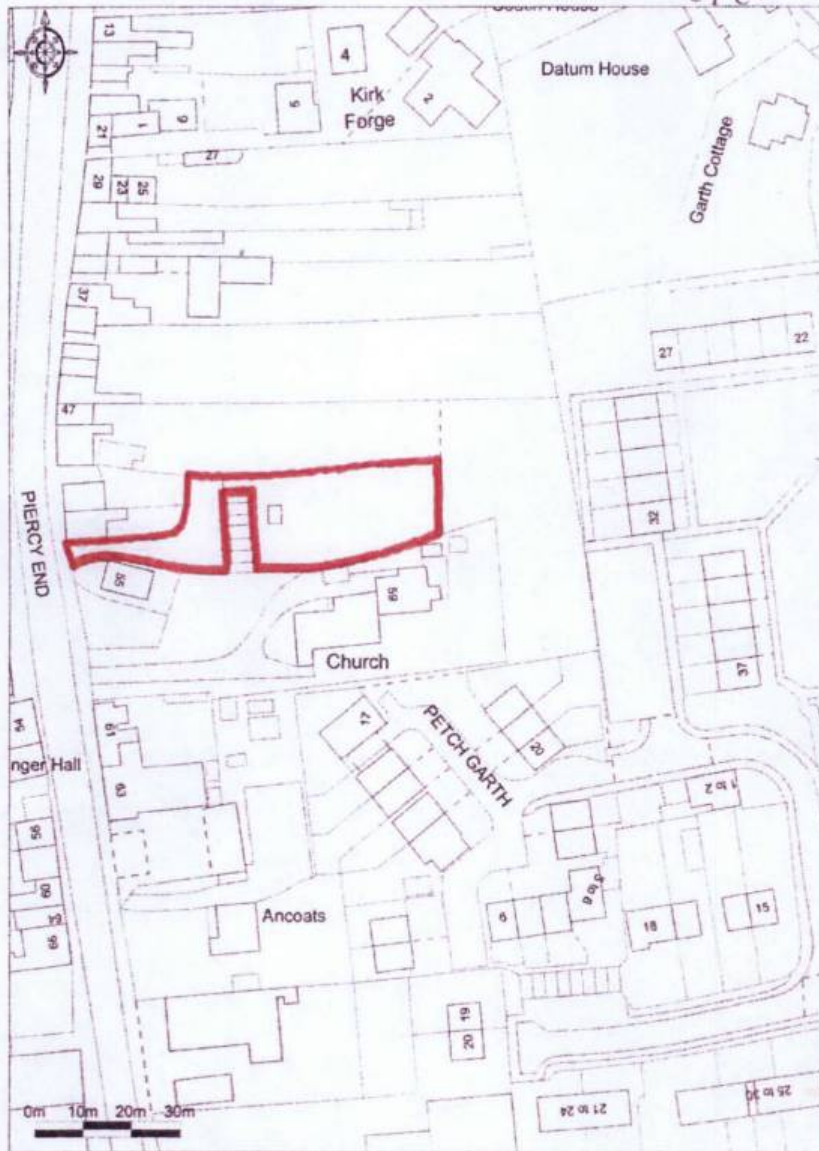

Land at Piercy End
Kirkbymoorside

Promap

THIS COPY HAS BEEN MADE BY OR WITH THE
AUTHORITY OF RYEDALE DISTRICT COUNCIL
PURSUANT TO SECTION 47 OF THE COPYRIGHT,
DESIGNS AND PATENTS ACT 1988. UNLESS
THAT ACT PROVIDES A RELEVANT EXCEPTION TO
COPYRIGHT, THE COPY MUST NOT BE COPIED
WITHOUT THE PRIOR PERMISSION OF THE
COPYRIGHT OWNER.